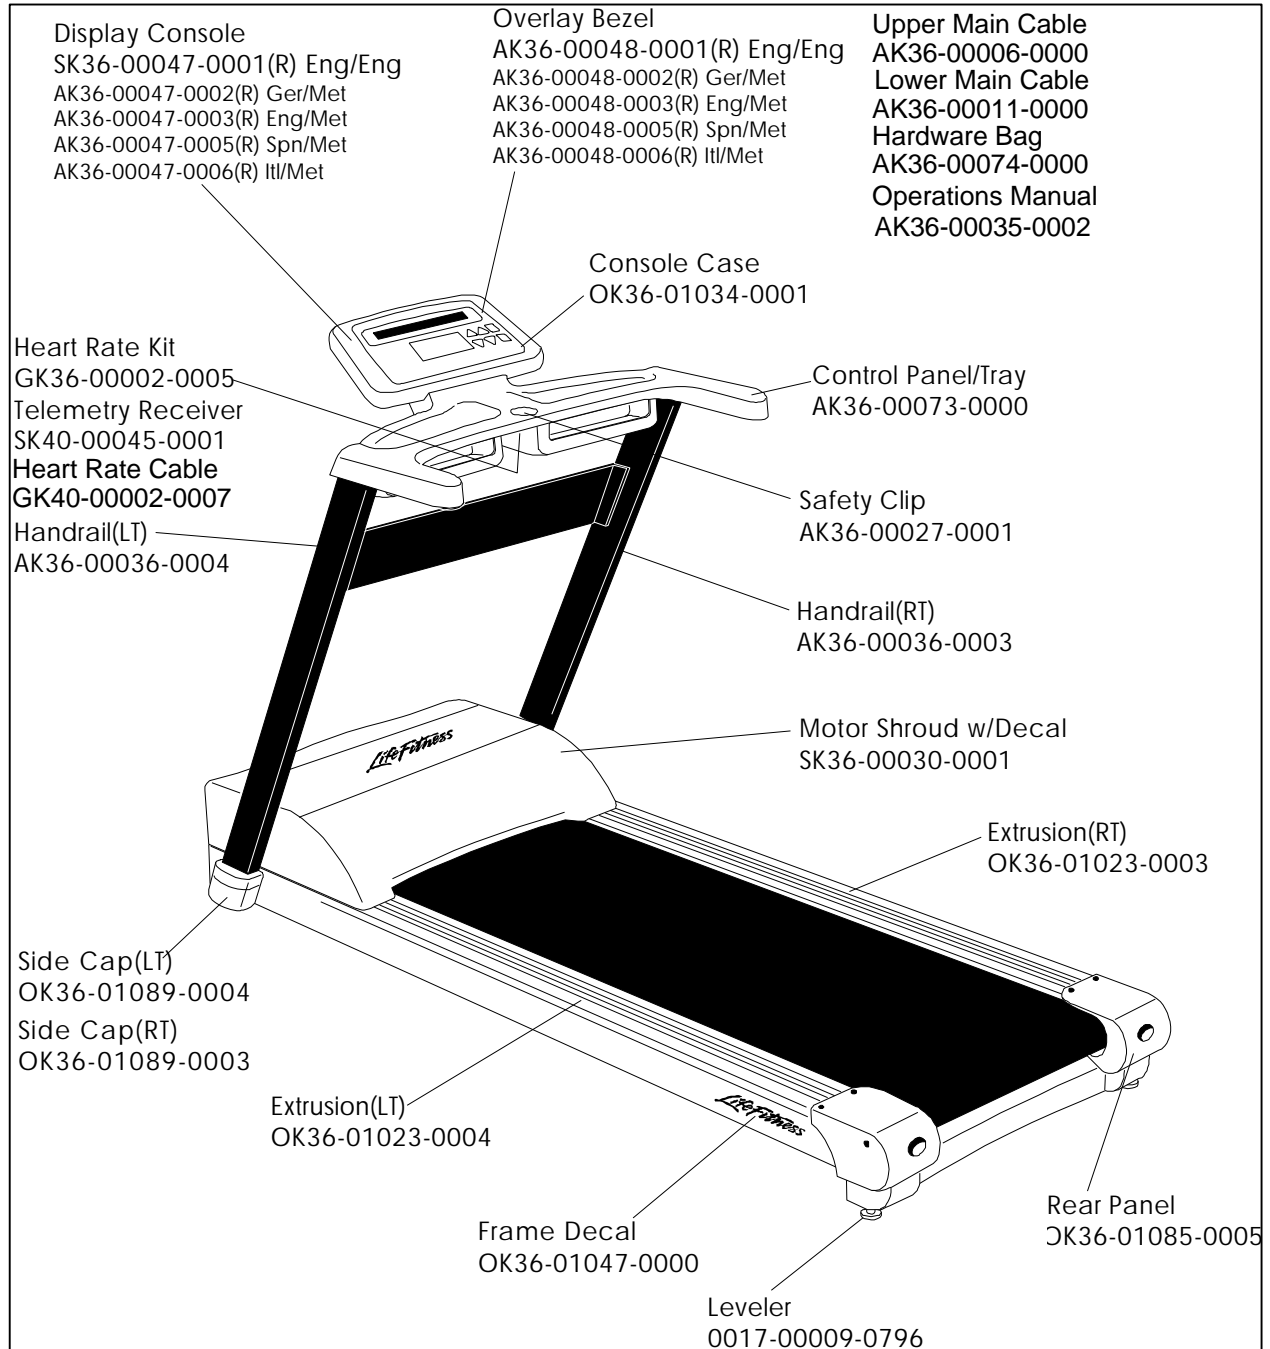

**TR-5500HR
TREADMILL**

GK36-00005-XXXX
SN # 263632 - UP

**TR-5500HR
TREADMILL**

GK36-00005-XXXX

SN # 263632 - UP

**TR-5500HR
TREADMILL**

GK36-00005-XXXX

SN # 263632 - UP